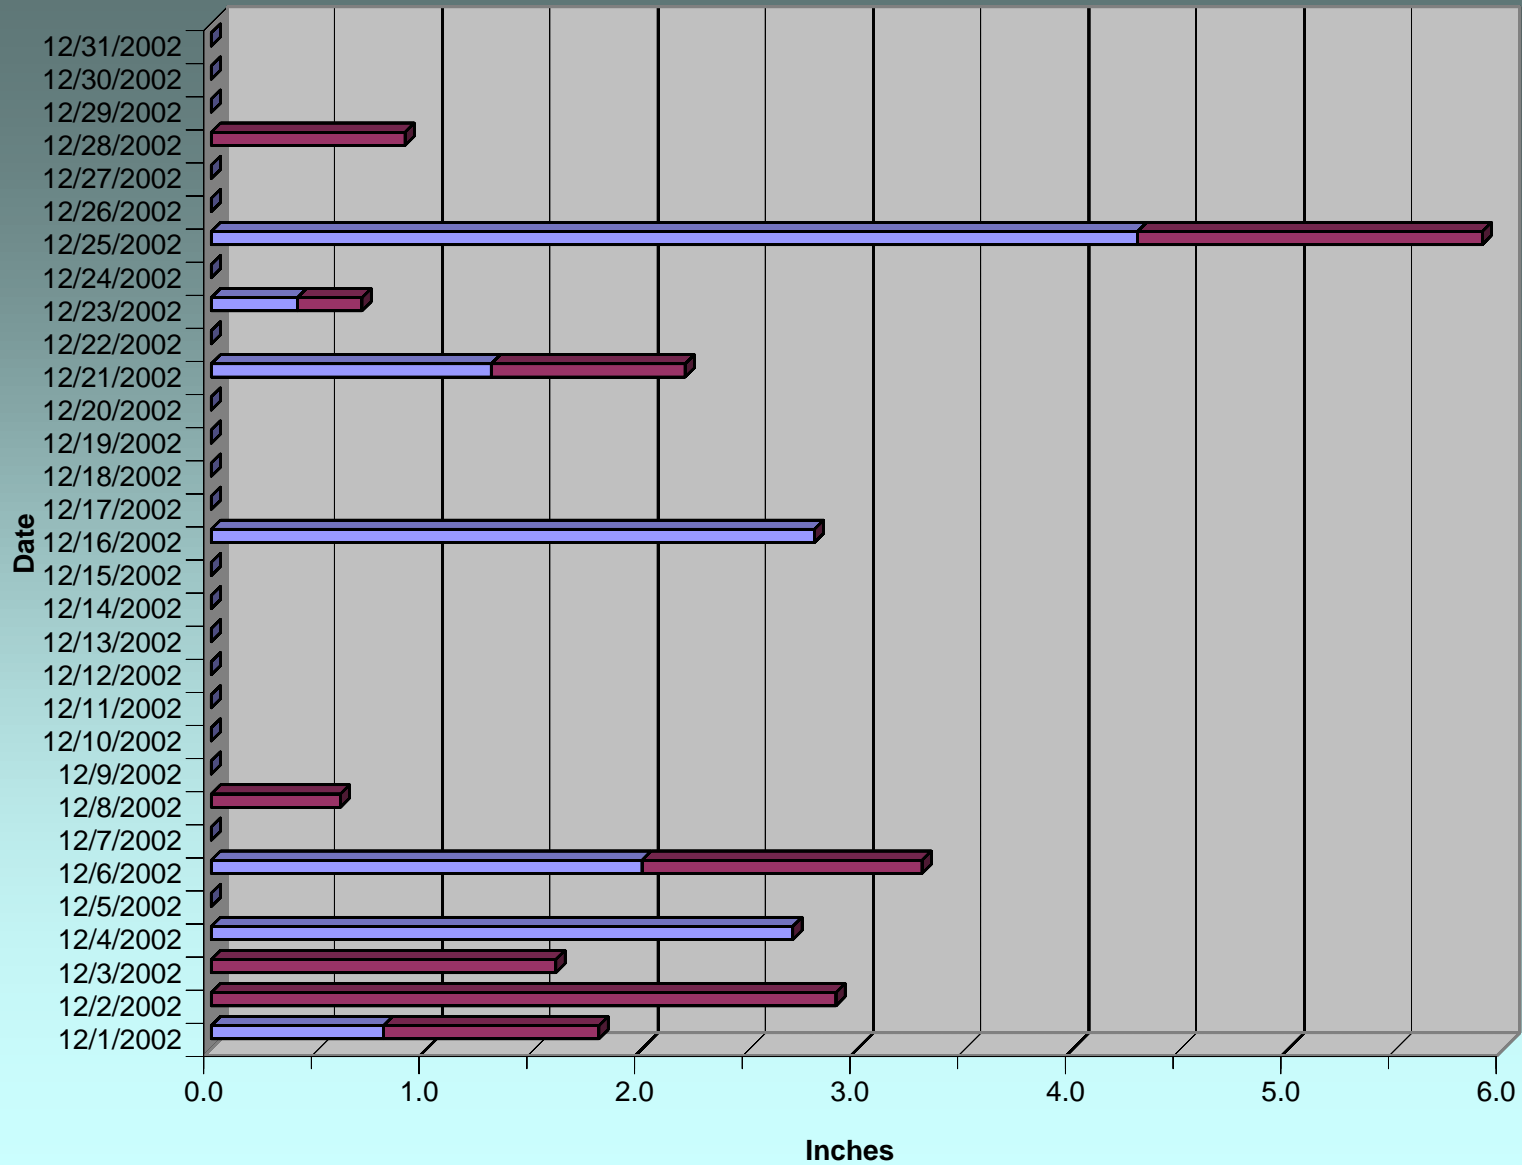

December 2002 Snowfall

Total Snow,
December 2002
25.4 inches

■ Snowfall 7 pm to 7 am
■ Snowfall 7 am to 7 pm