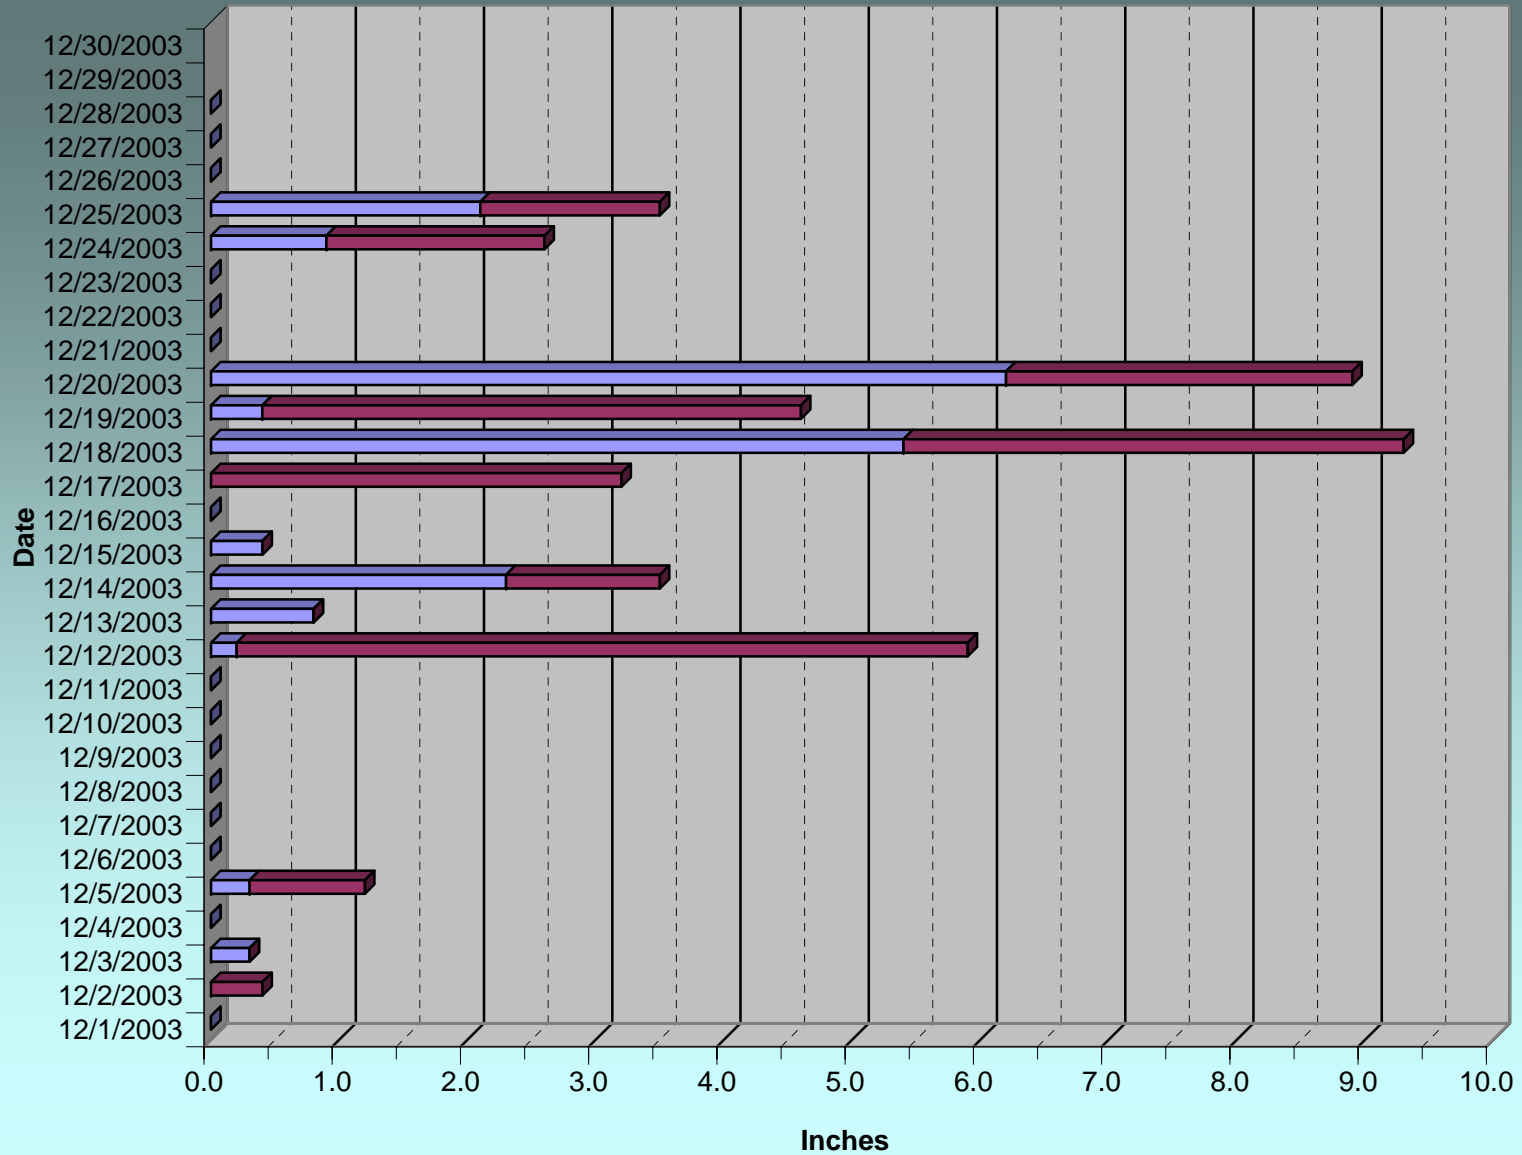

December 2003 Snowfall

**Total Snow,
December 2003
44.6 inches**

■ Snowfall 7 pm to 7 am
■ Snowfall 7 am to 7 pm