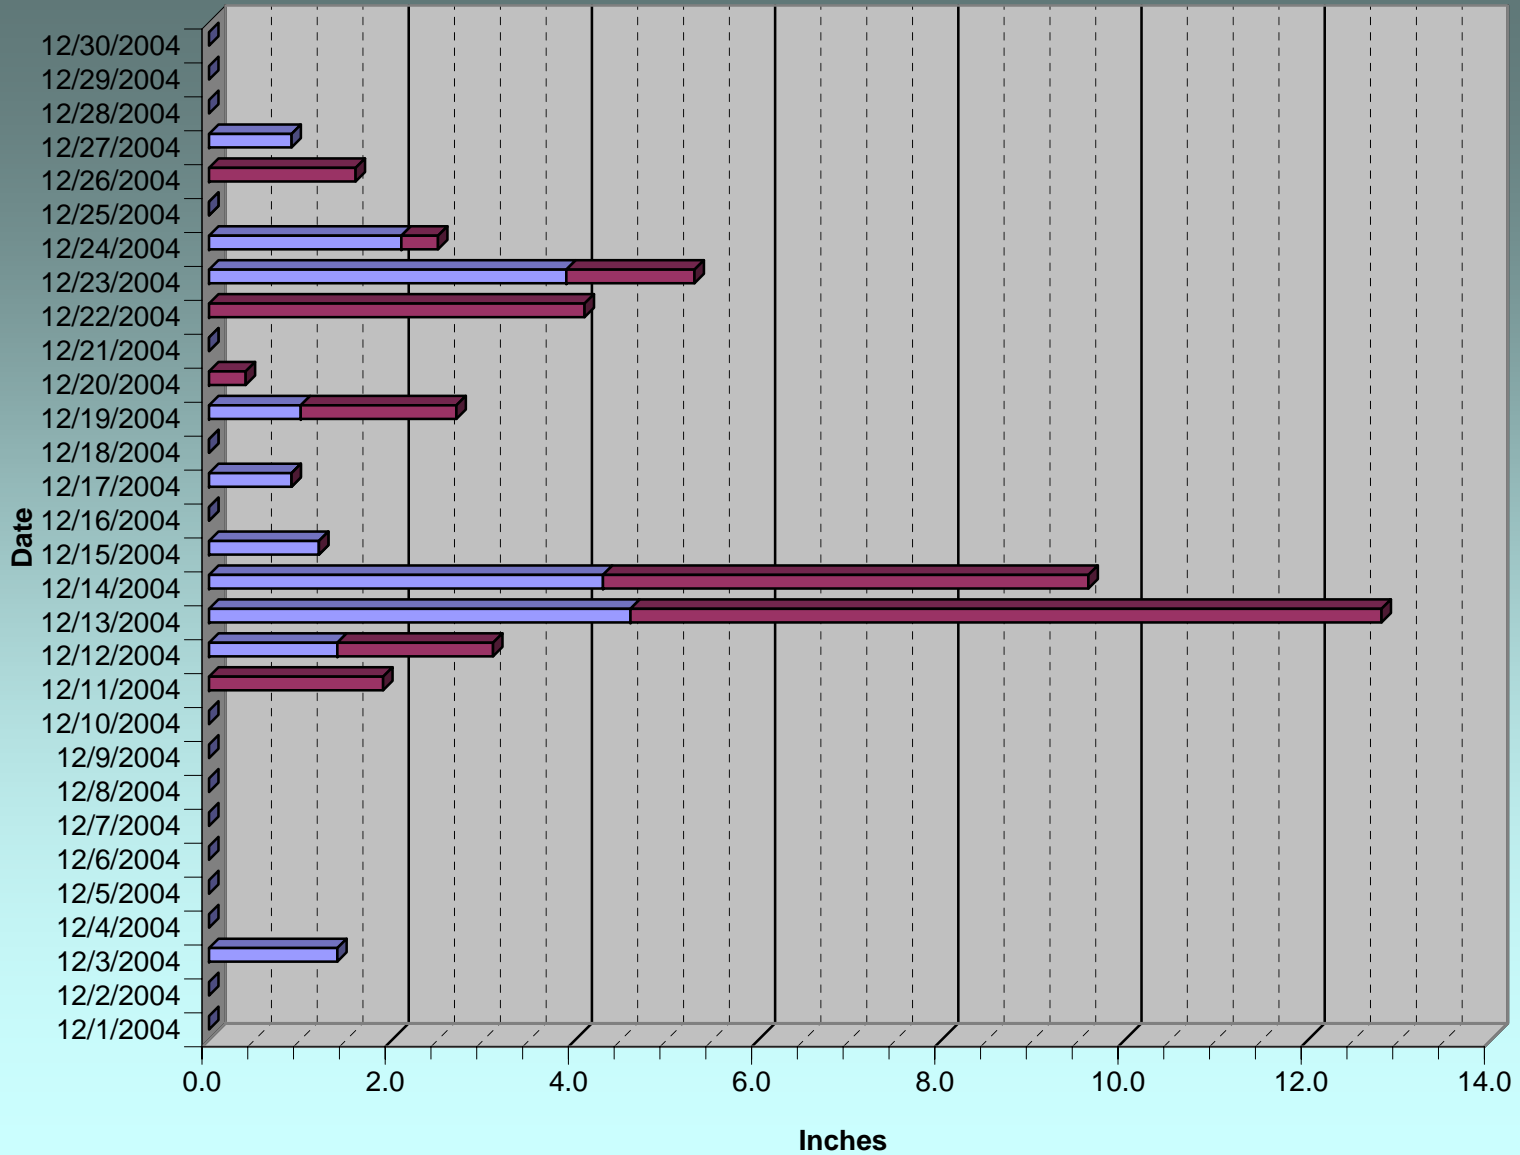

December 2004 Snowfall

**Total Snow,
December 2004
48.4 inches**

■ Snowfall 7 pm to 7 am
■ Snowfall 7 am to 7 pm