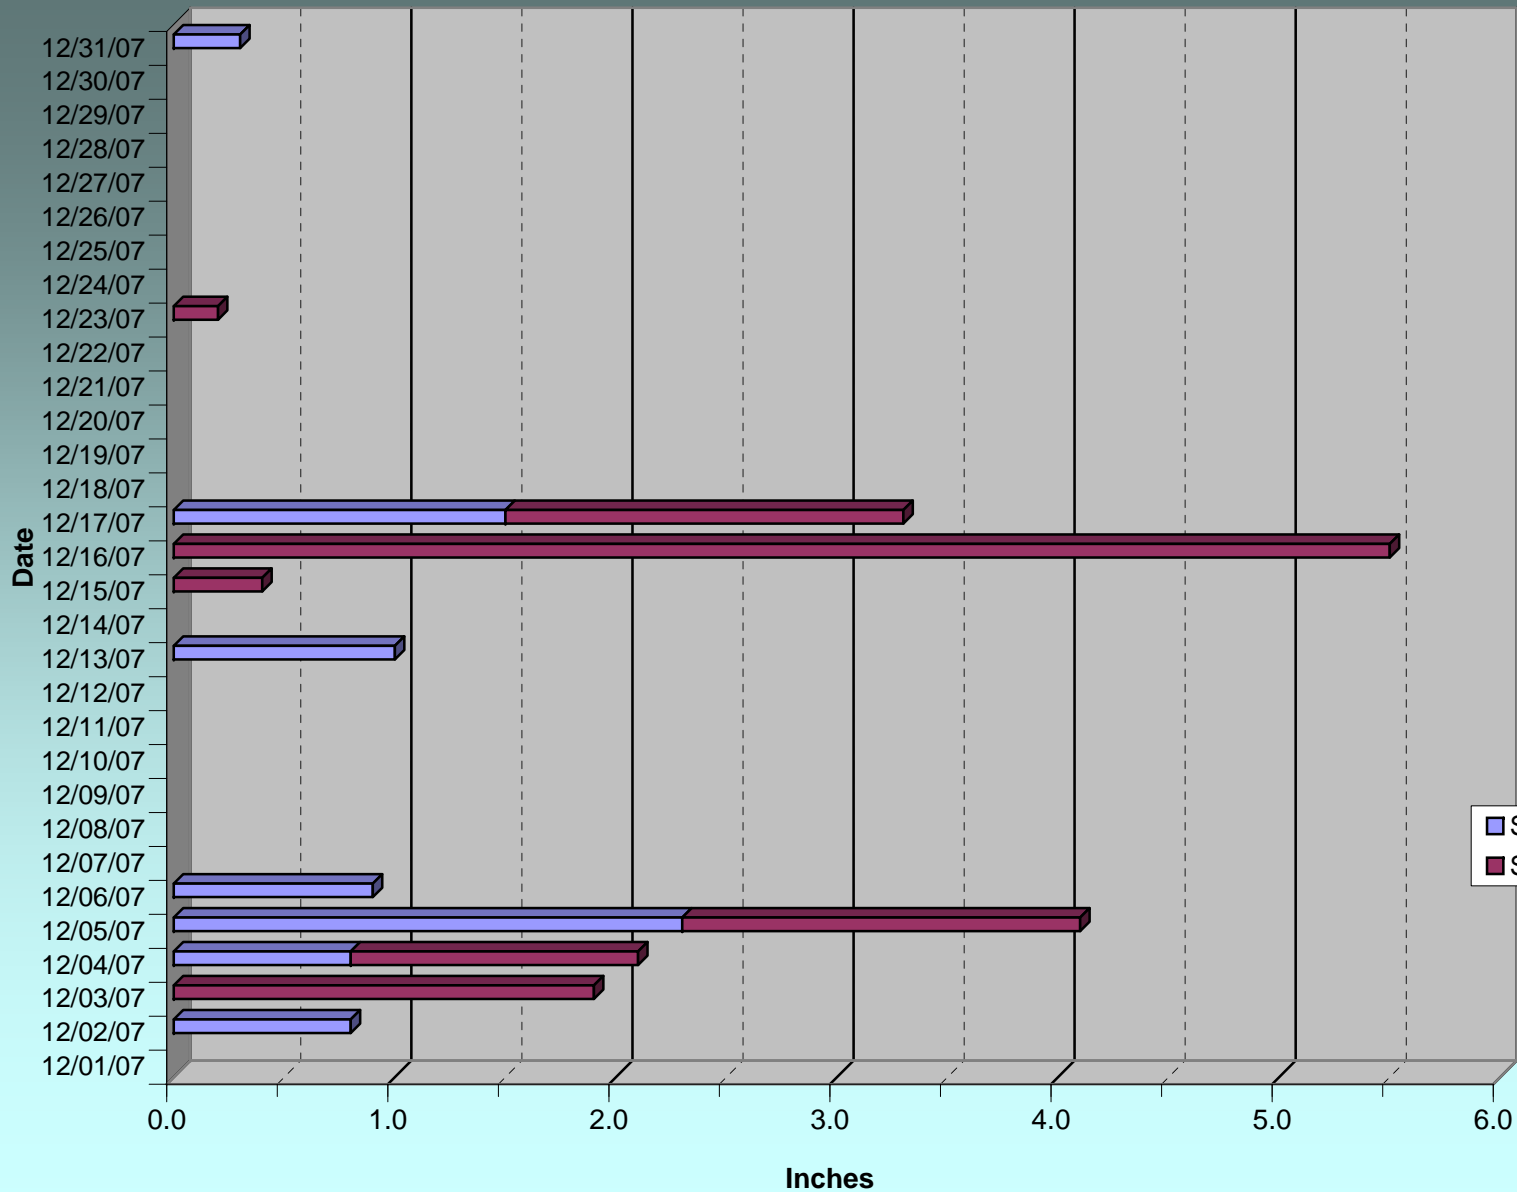

December 2007 Snowfall

**Total Snow,
December 2007
20.5 inches**

■ Snowfall 7 pm to 7 am
■ Snowfall 7 am to 7 pm