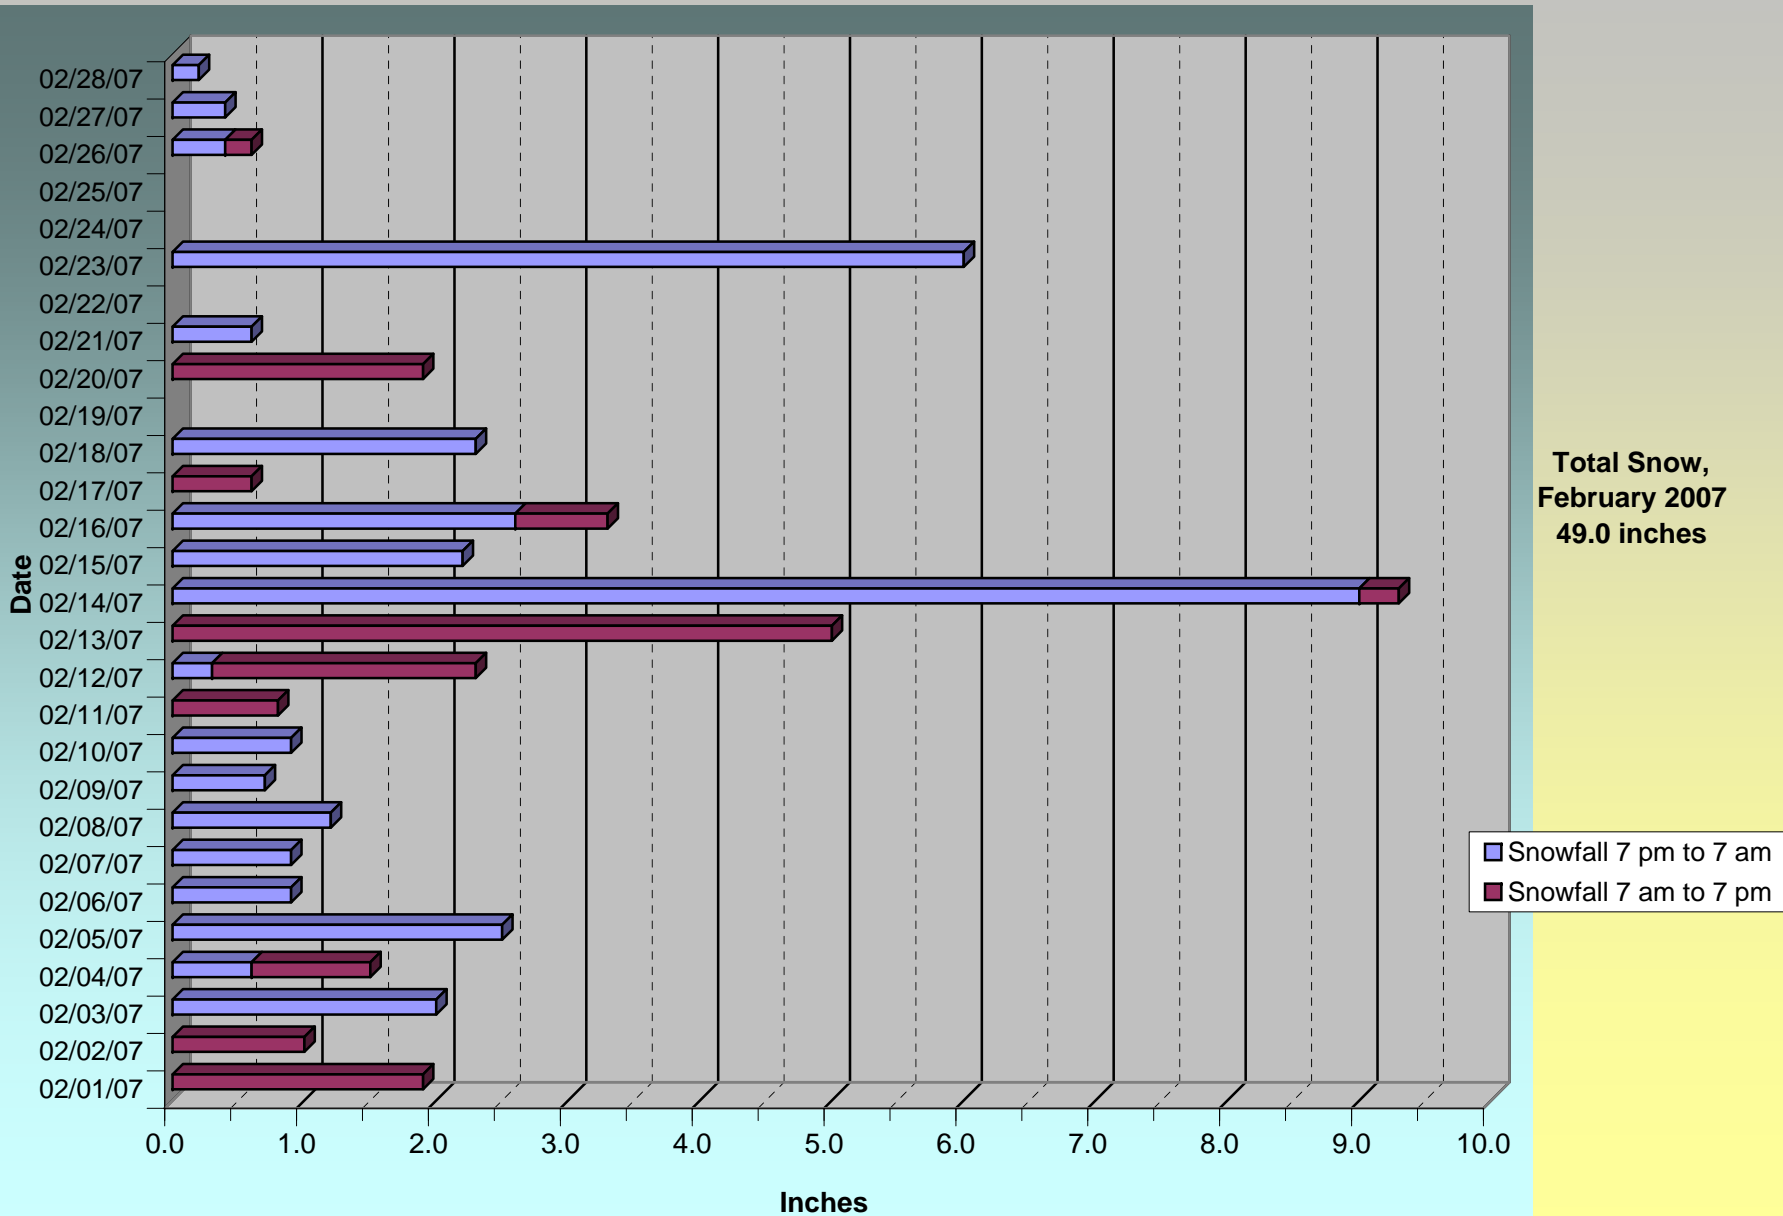

# February 2007 Snowfall

Total Snow,  
February 2007  
49.0 inches