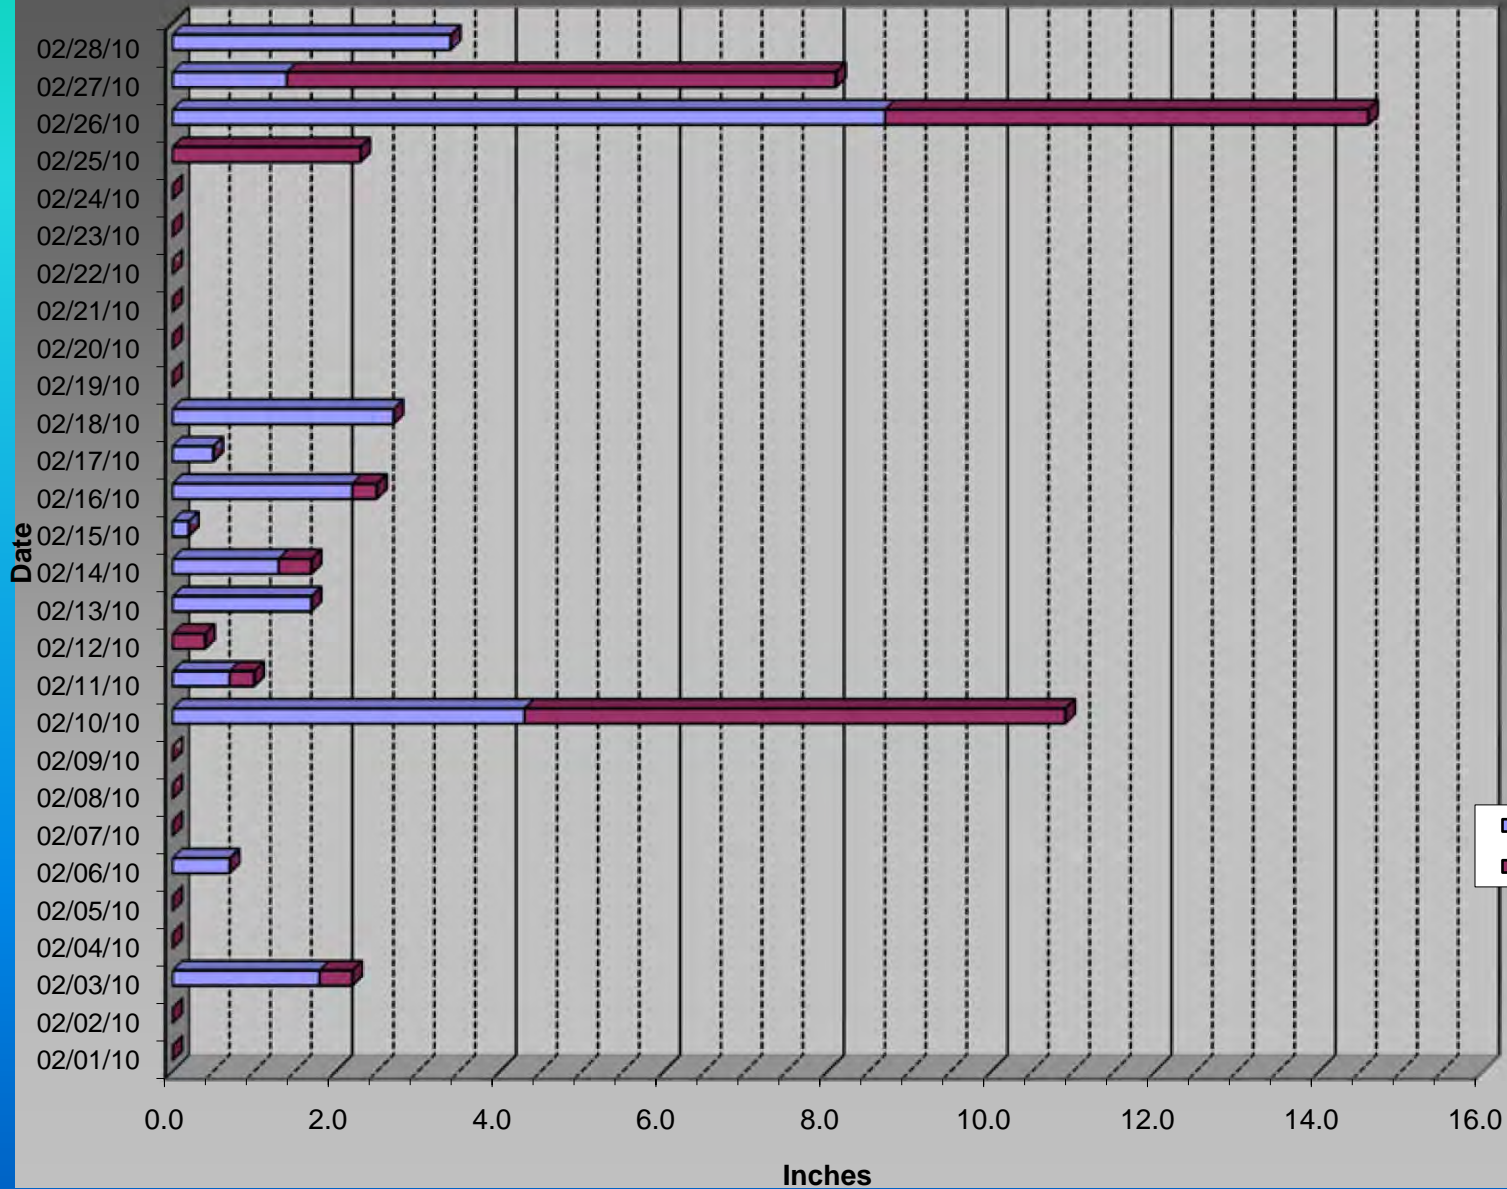

# February 2010 Snowfall

**Total Snow  
February 2010  
52.9 inches**

■ Snowfall 7 pm to 7 am  
■ Snowfall 7 am to 7 pm