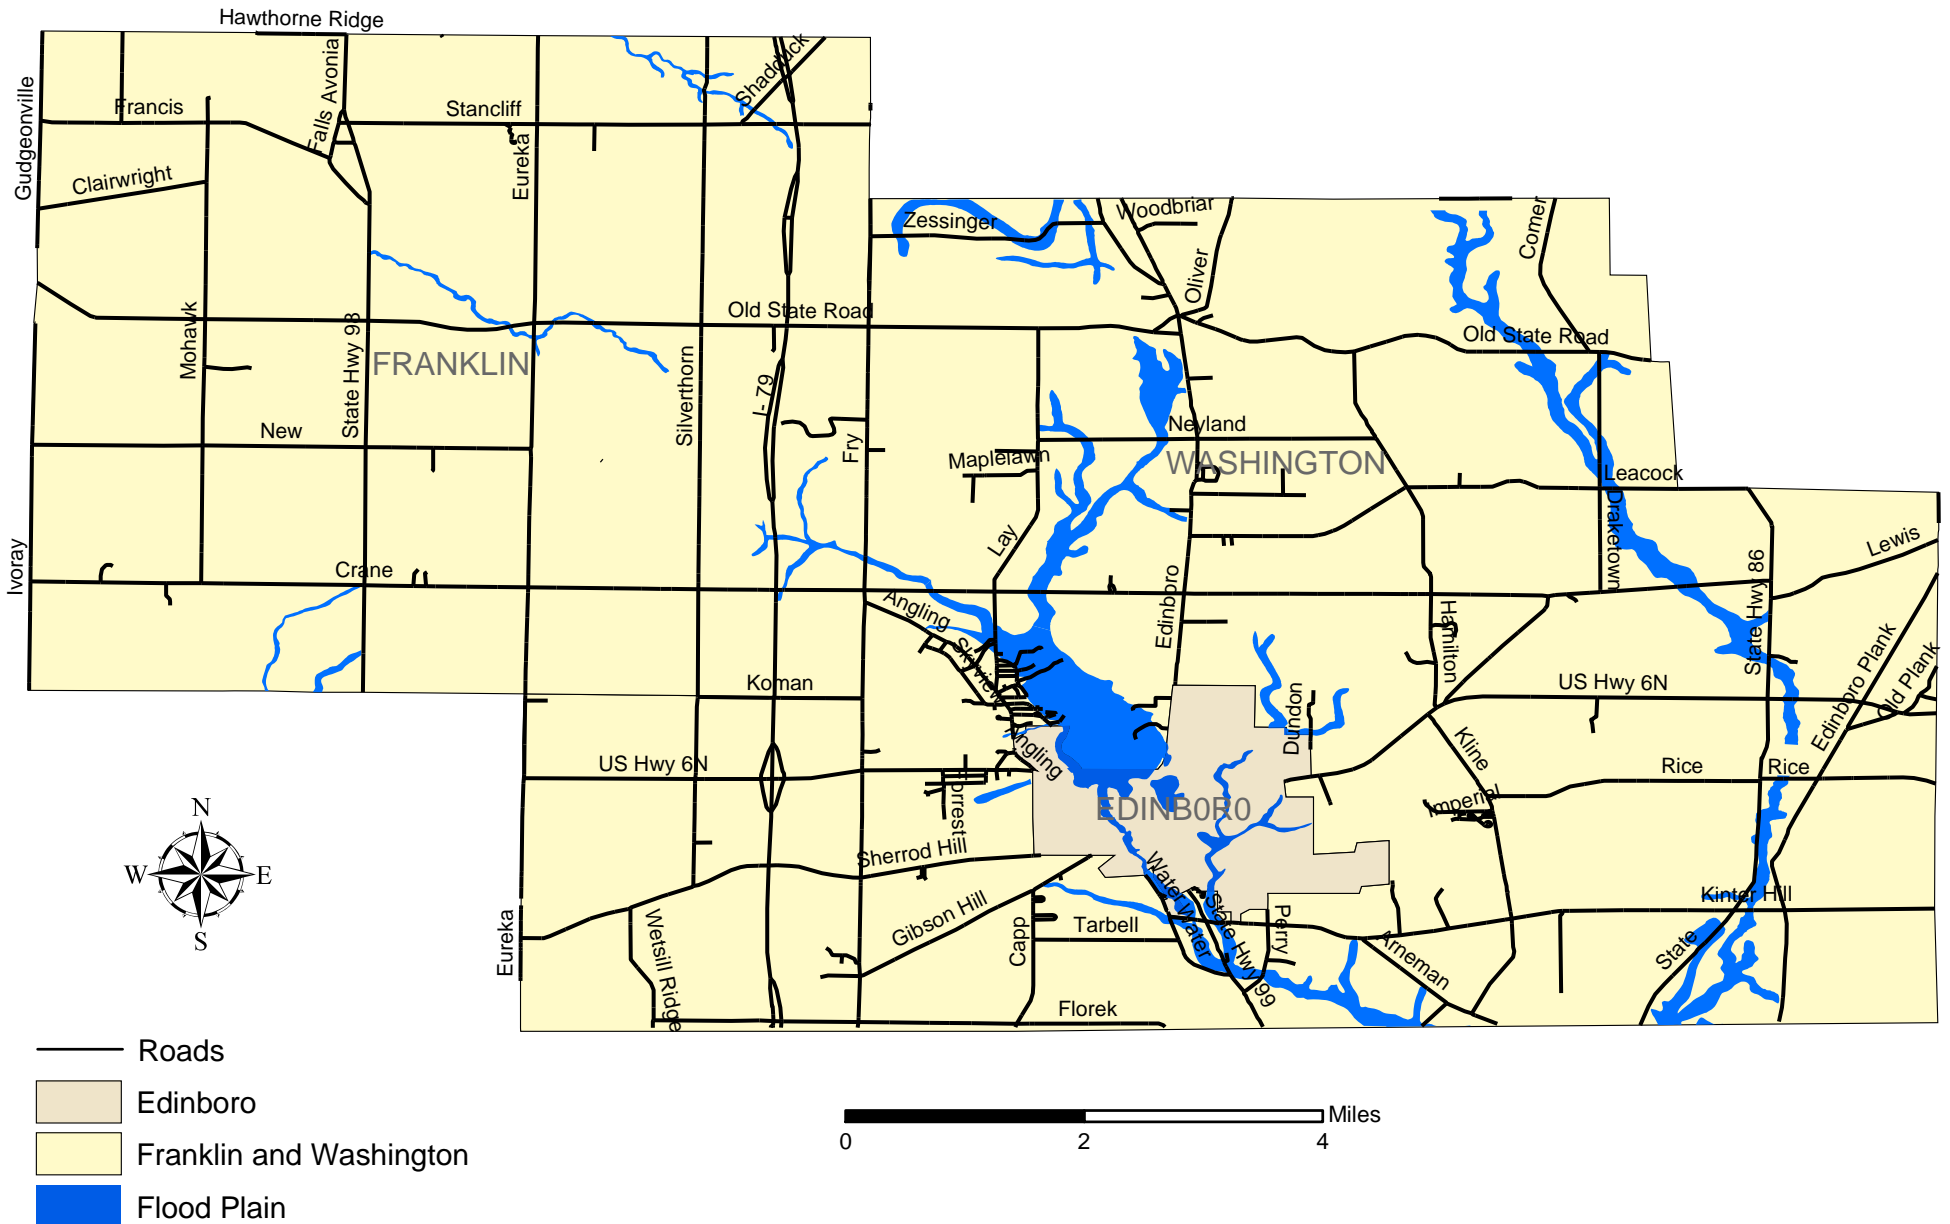

Flood Plain: Edinboro Borough, Franklin Township, and Washington Township

This map was financed, in part, by a Land Use Planning and Technical Assistance Program (LUPTAP) grant from the Commonwealth of Pennsylvania, Department of Community and Economic Development