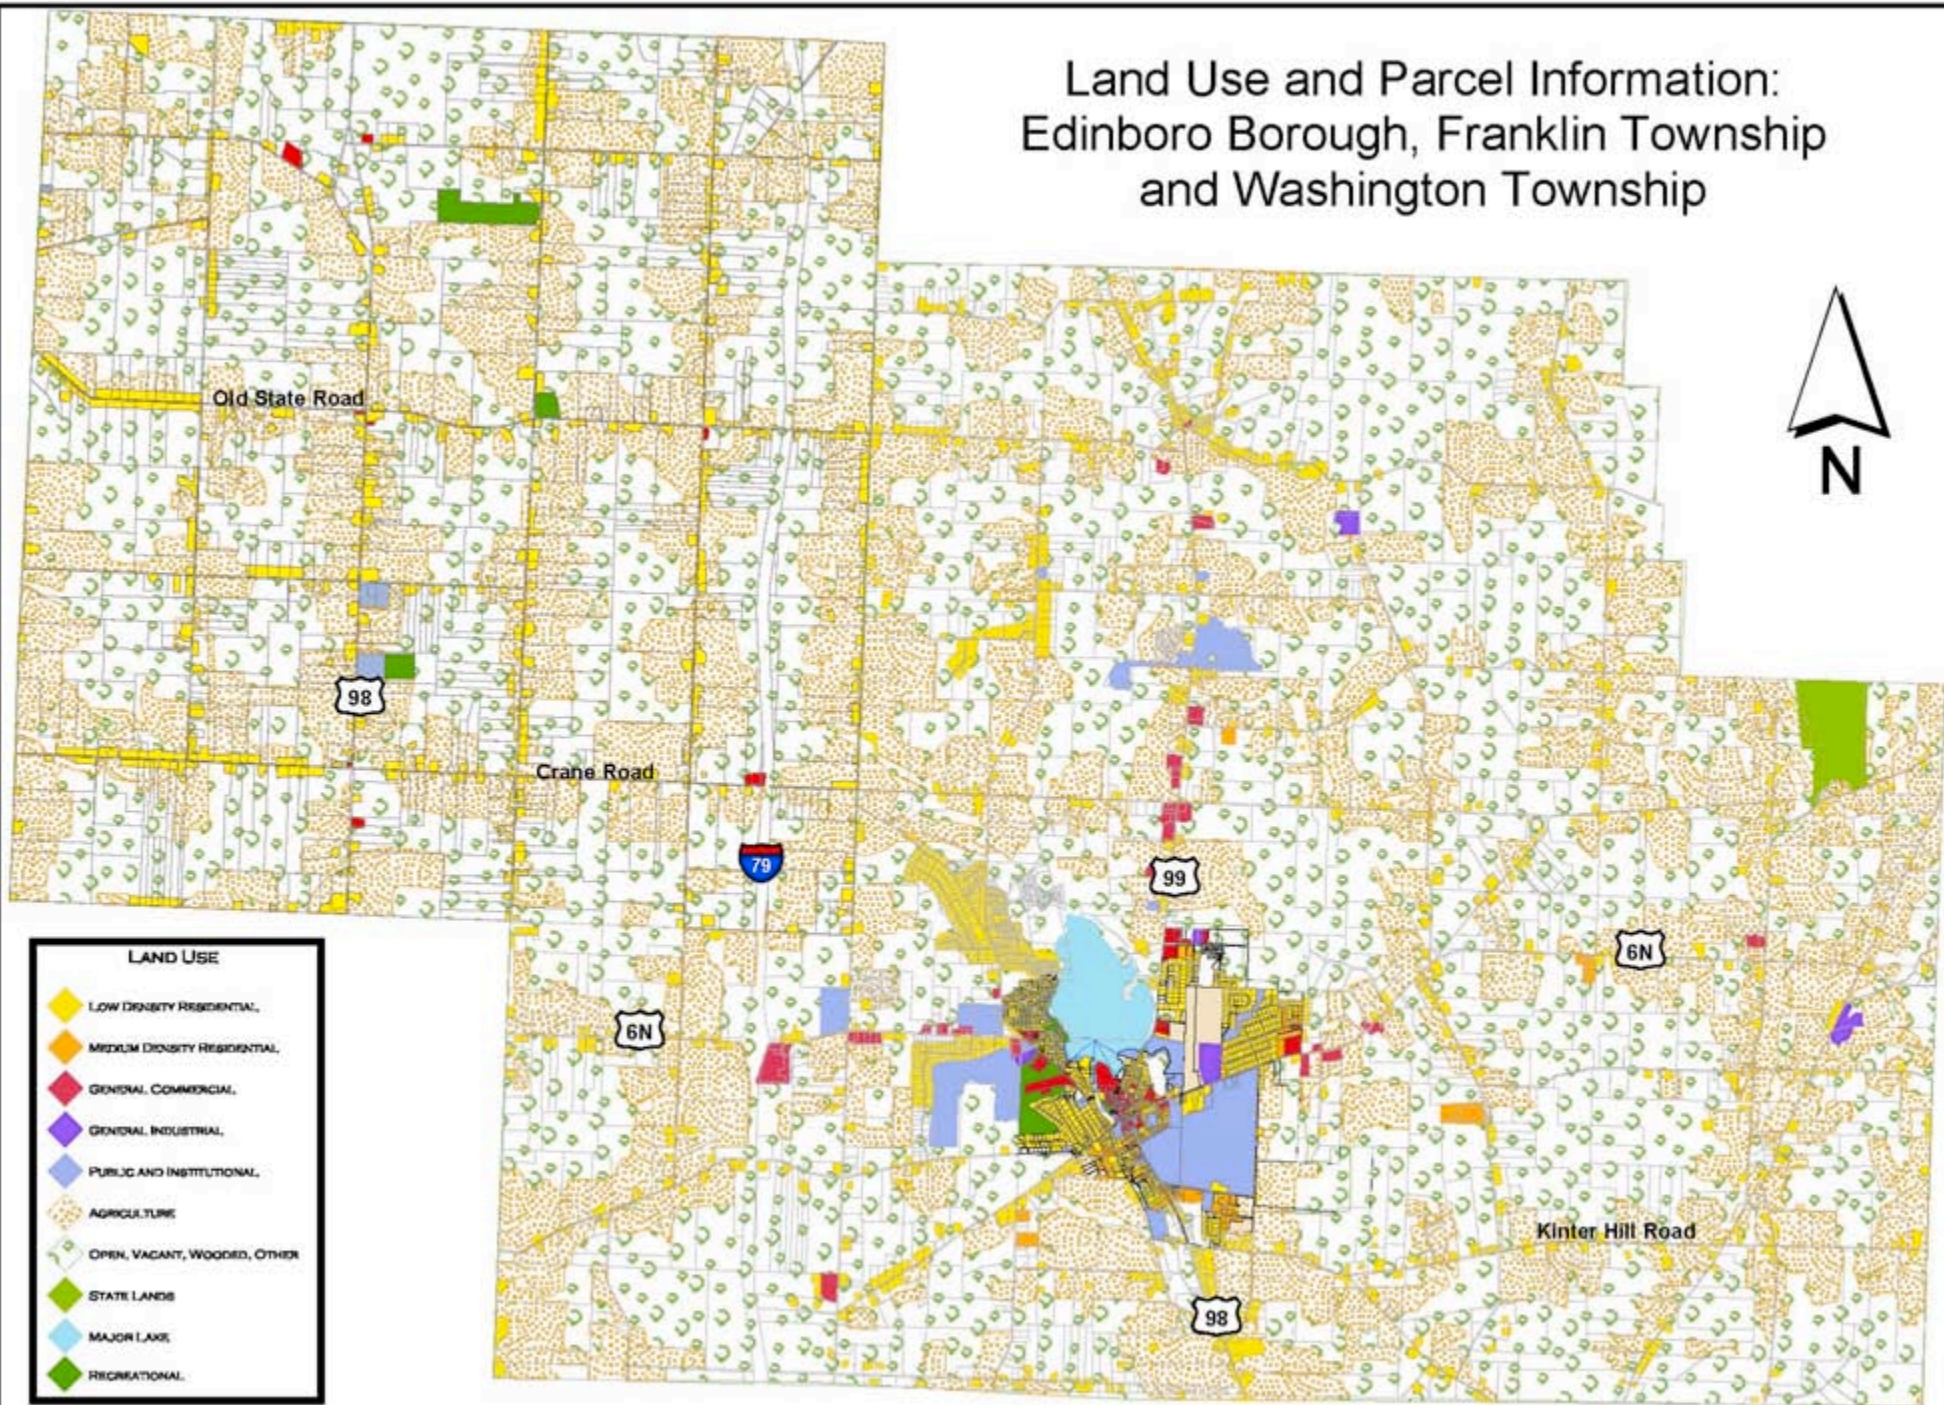

Land Use and Parcel Information: Edinboro Borough, Franklin Township and Washington Township

2005 Graney, Grossman, Colosimo
and Associates, Inc.

This map was financed, in part, by a Land Use Planning and
Technical Assistance Program (LUPTAP) grant from the Commonwealth of
Pennsylvania, Department of Community and Economic Development

0 1 2 Miles