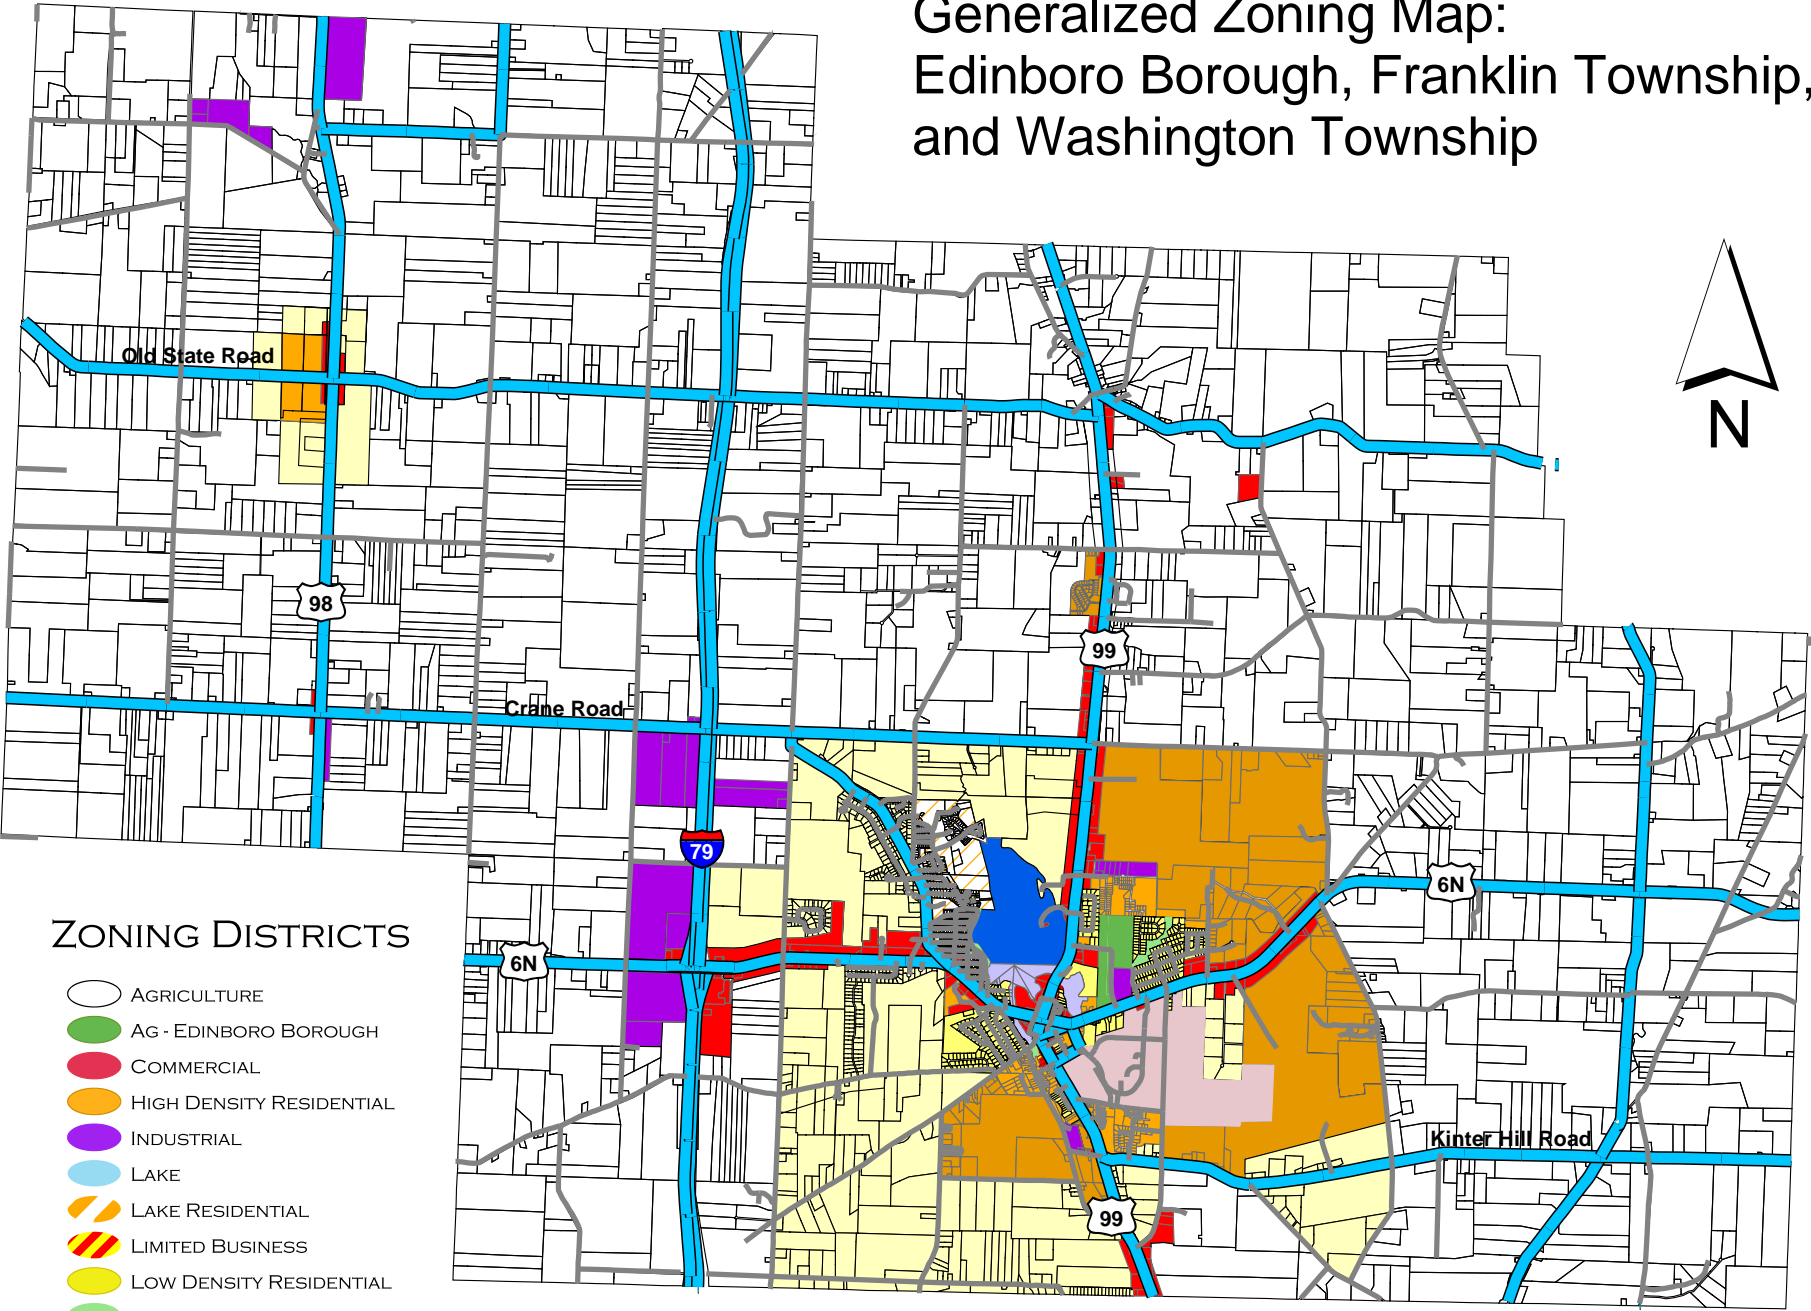

Generalized Zoning Map: Edinboro Borough, Franklin Township, and Washington Township

ZONING DISTRICTS

-  AGRICULTURE
-  AG - EDINBORO BOROUGH
-  COMMERCIAL
-  HIGH DENSITY RESIDENTIAL
-  INDUSTRIAL
-  LAKE
-  LAKE RESIDENTIAL
-  LIMITED BUSINESS
-  LOW DENSITY RESIDENTIAL
-  PARK
-  UNIVERSITY

This map was financed, in part, by a Land Use Planning and Technical Assistance Program (LUPTAP) grant from the Commonwealth of Pennsylvania, Department of Community and Economic Development