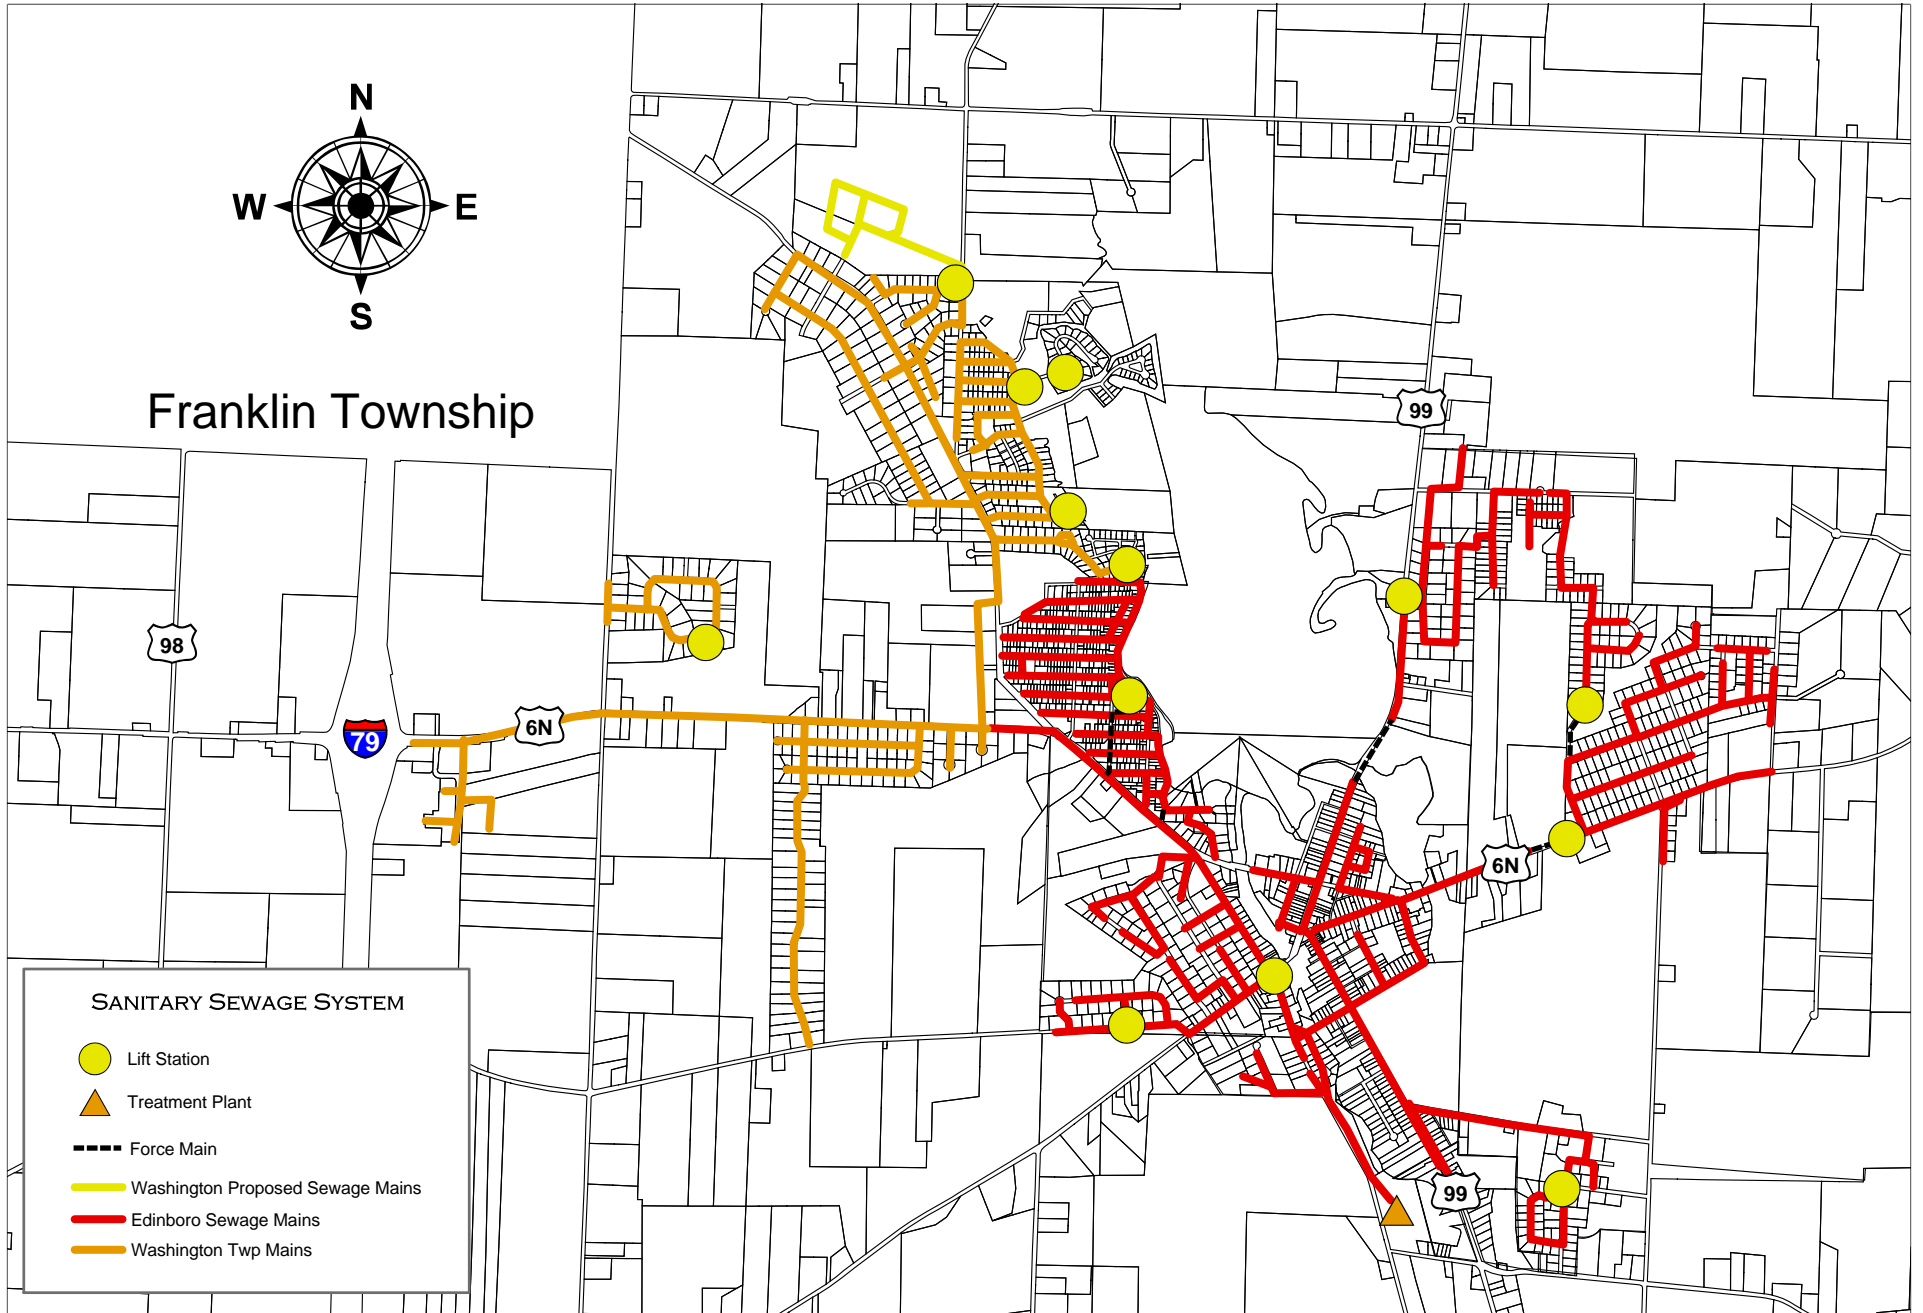

Sanitary Sewer System: Edinboro Borough and Washington Township

Franklin Township

SANITARY SEWAGE SYSTEM

- Lift Station
- ▲ Treatment Plant
- Force Main
- Washington Proposed Sewage Mains
- Edinboro Sewage Mains
- Washington Twp Mains

This map was financed, in part, by a Land Use Planning and Technical Assistance Program (LUPTAP) grant from the Commonwealth of Pennsylvania, Department of Community and Economic Development