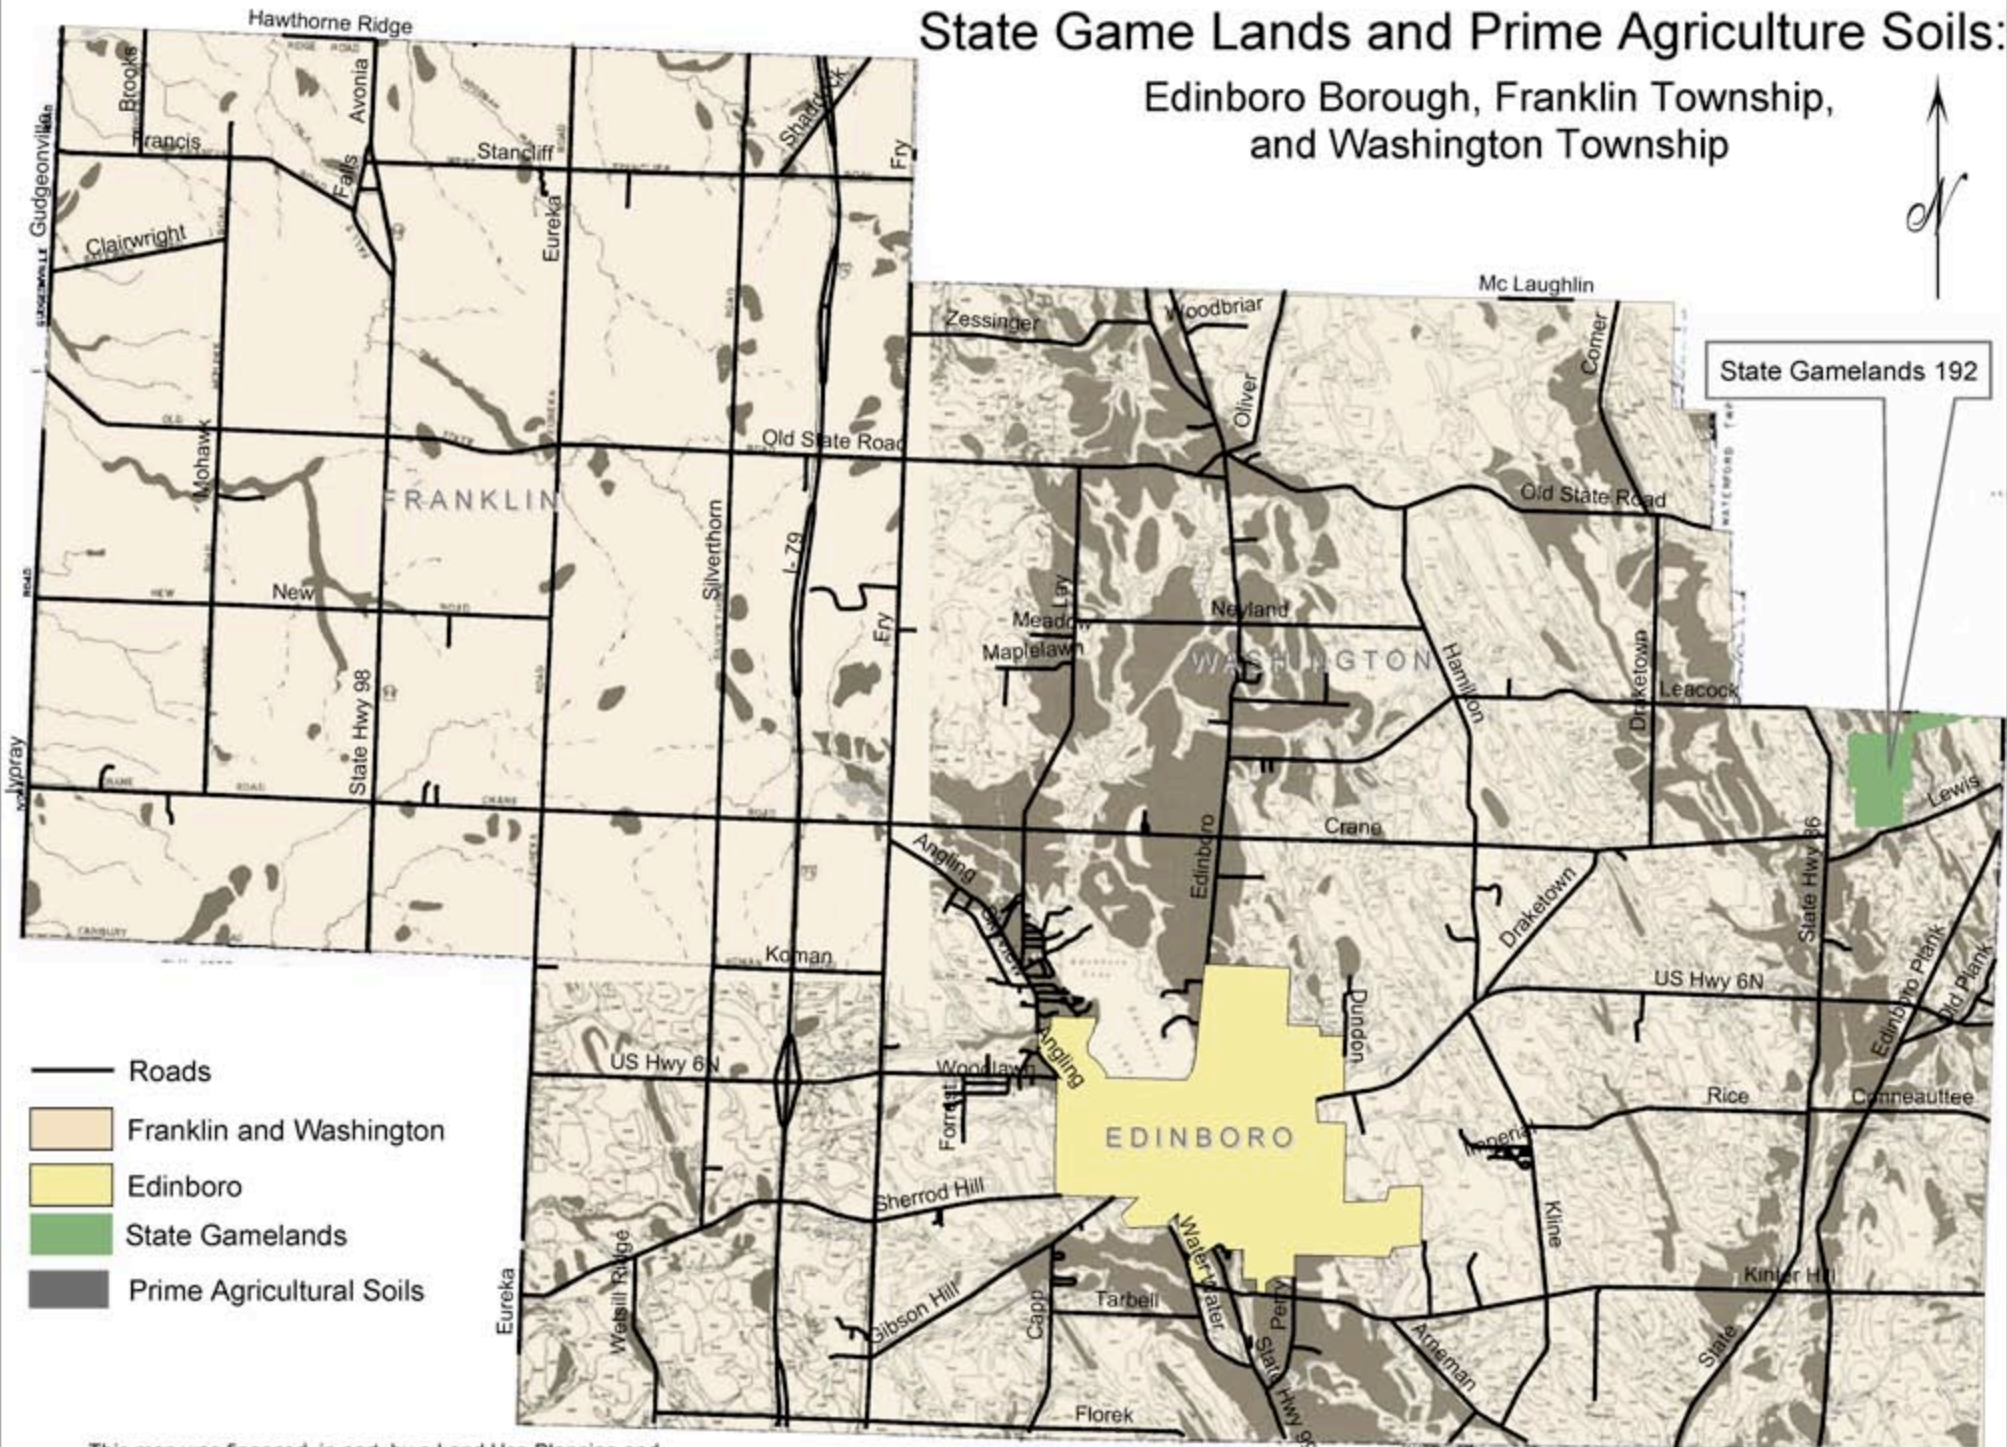

State Game Lands and Prime Agriculture Soils:

Edinboro Borough, Franklin Township,
and Washington Township

This map was financed, in part, by a Land Use Planning and Technical Assistance Program (LUPTAP) grant from the Commonwealth of Pennsylvania, Department of Community and Economic Development