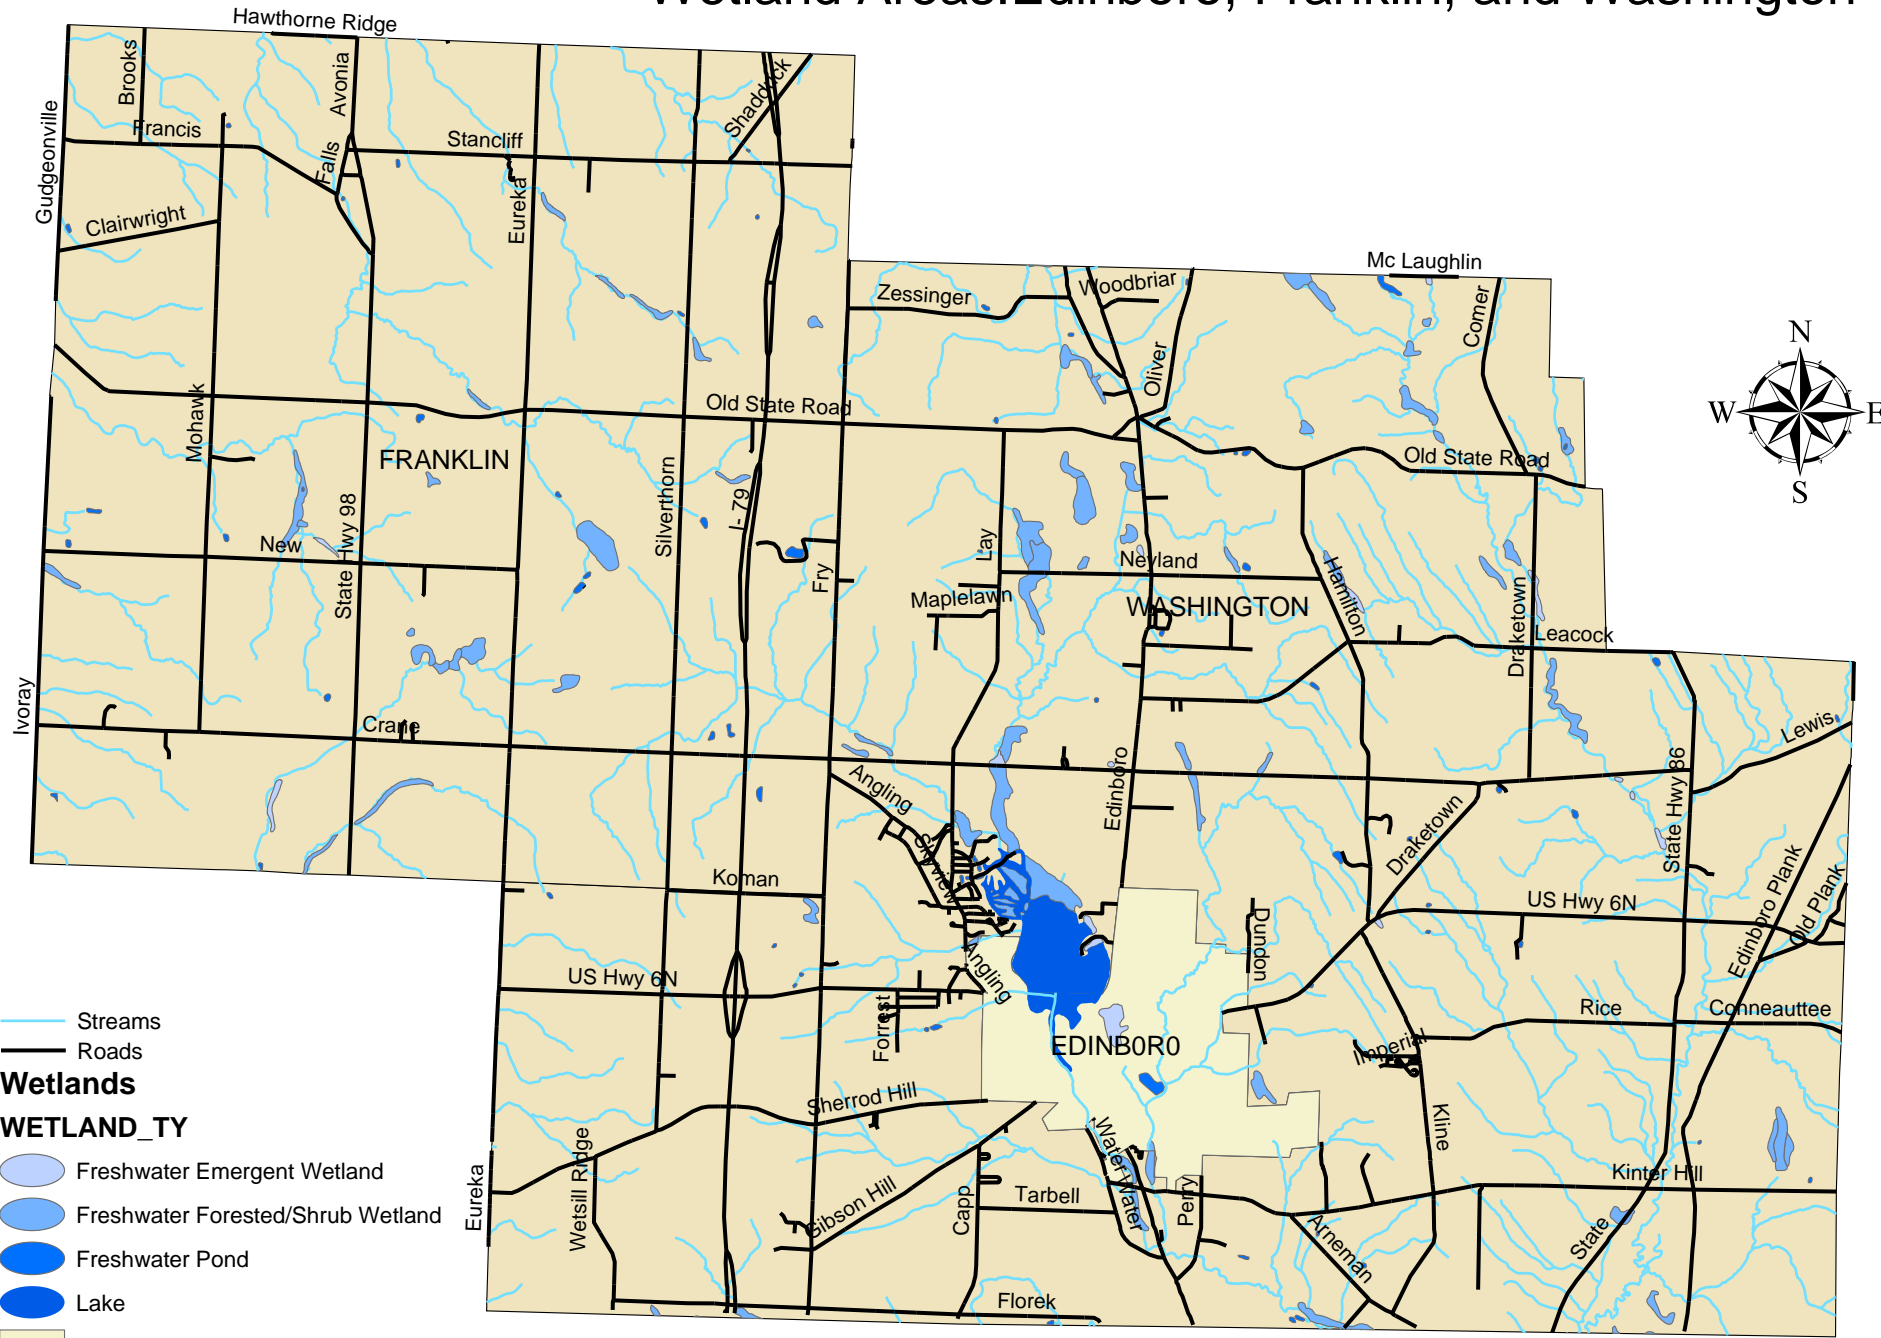

Wetland Areas:Edinboro, Franklin, and Washington

- Streams
- Roads
- Wetlands**
- WETLAND_TY**
- Freshwater Emergent Wetland
- Freshwater Forested/Shrub Wetland
- Freshwater Pond
- Lake
- Edinboro
- Franklin and Washington

This map was financed, in part, by a Land Use Planning and Technical Assistance Program (LUPTAP) grant from the Commonwealth of Pennsylvania, Department of Community and Economic Development

0 1 2 Miles